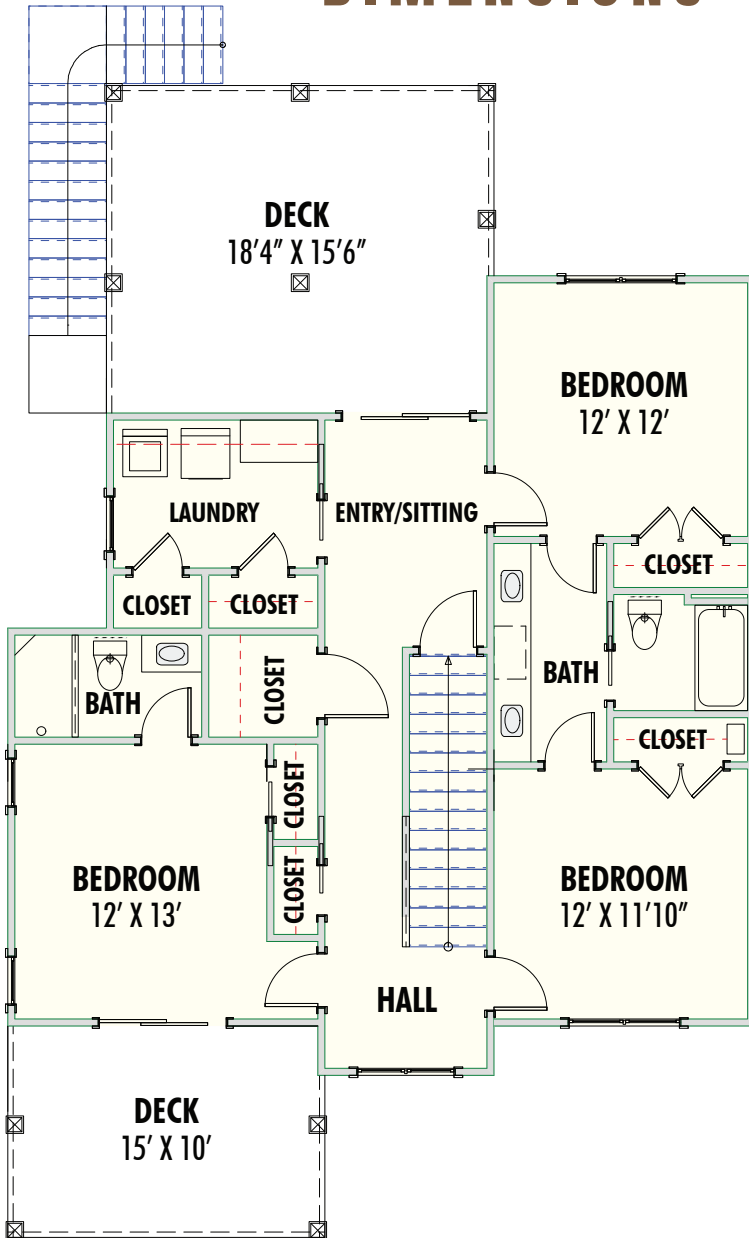

CAROLINA
BLUEWATER
CONSTRUCTION

910-575-7100

6934-9 BEACH DR SW, OCEAN ISLE BEACH, NC 28469

BEACH HOME 176

2,233 Sq.Ft. | 4 BEDROOMS | 3-1/2 BATHS | 674 Sq.Ft DECKS

WWW.CAROLINABLUEWATERCONSTRUCTION.COM

BEACH HOME 176

2,233 Sq.Ft. | 4 BEDROOMS | 3-1/2 BATHS | 674 Sq.Ft DECKS
DIMENSIONS: 35'4" X 54'6"

FIRST FLOOR

SECOND FLOOR

CAROLINA
BLUEWATER
CONSTRUCTION

910-575-7100

6934-9 BEACH DR SW, OCEAN ISLE BEACH, NC 28469
WWW.CAROLINABLUEWATERCONSTRUCTION.COM