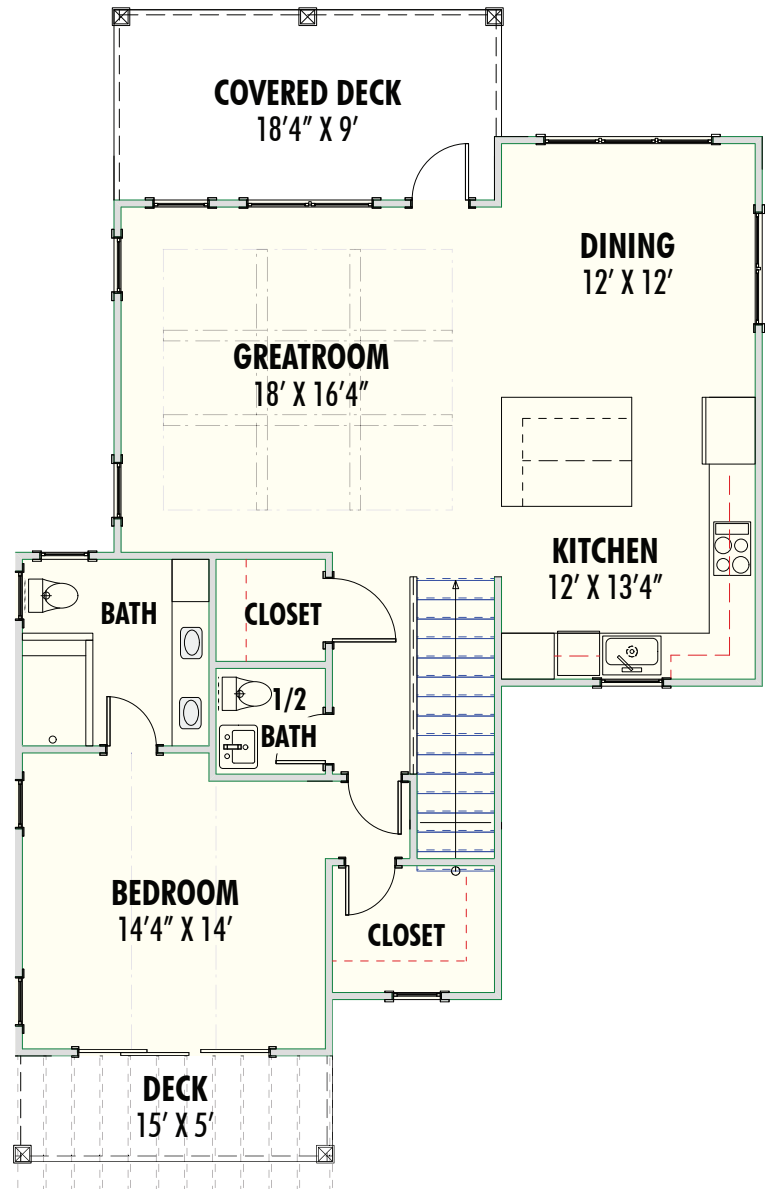

CAROLINA
BLUEWATER
CONSTRUCTION

910-575-7100

6934-9 BEACH DR SW, OCEAN ISLE BEACH, NC 28469

BEACH HOME 176

2,233 Sq.Ft. | 4 BEDROOMS | 3-1/2 BATHS | 674 Sq.Ft DECKS

WWW.CAROLINABLUEWATERCONSTRUCTION.COM

BEACH HOME 176

2,233 Sq.Ft. | 4 BEDROOMS | 3-1/2 BATHS | 674 Sq.Ft DECKS
DIMENSIONS: 35'4" X 54'6"

FIRST FLOOR

SECOND FLOOR

CAROLINA
BLUEWATER
CONSTRUCTION

910-575-7100

6934-9 BEACH DR SW, OCEAN ISLE BEACH, NC 28469
WWW.CAROLINABLUEWATERCONSTRUCTION.COM