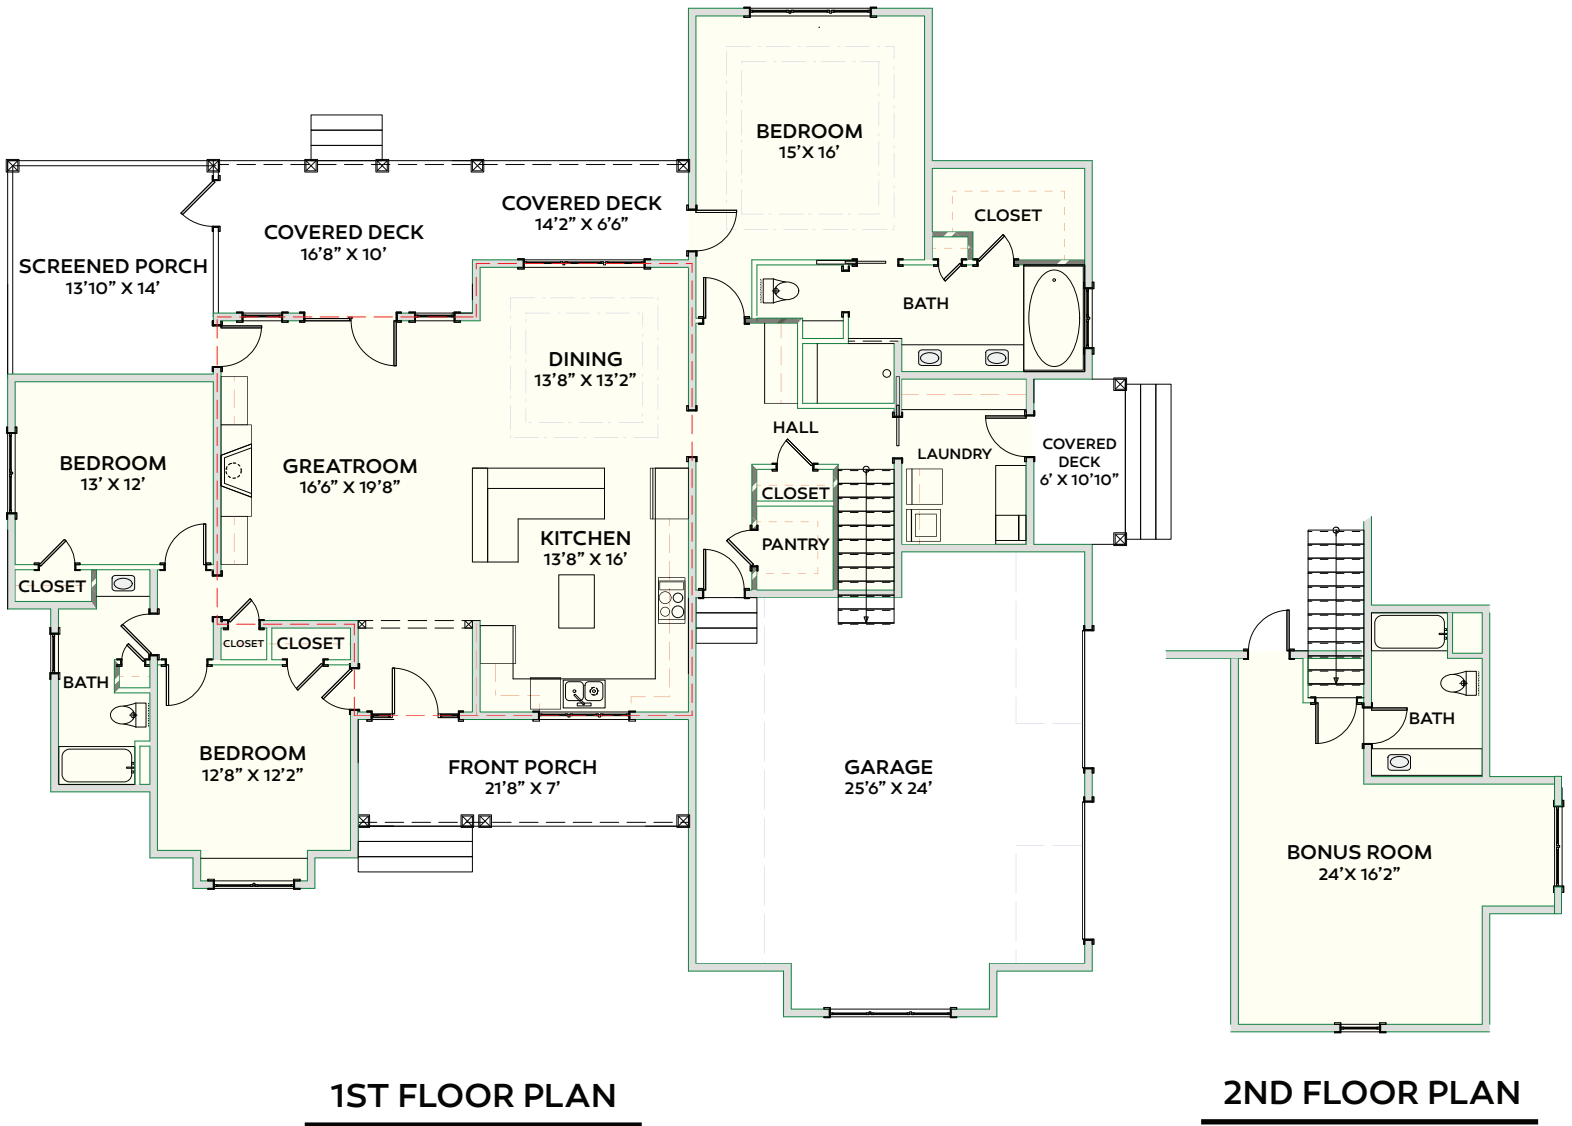

CAROLINA BLUEWATER CONSTRUCTION

Building Tomorrow with Affordable Quality Homes

910-575-7100

6934-9 Beach Dr SW, Ocean Isle Beach, NC 28469

GOLF COURSE PLAN 109

2,667 Sq.Ft. | 3 BEDROOMS | 3 BATHS | 605 Sq.Ft DECKS

1 BONUS RM | 731 Sq.Ft GARAGE

www.CarolinaBluewaterConstruction.com

GOLF COURSE PLAN 109

2,667 Sq.Ft. | 3 BEDROOMS | 3 BATHS | 605 Sq.Ft DECKS

1 BONUS RM | 731 Sq.Ft GARAGE

DIMENSIONS: 73'4" x 66'2".

Building Tomorrow with Affordable Quality Homes